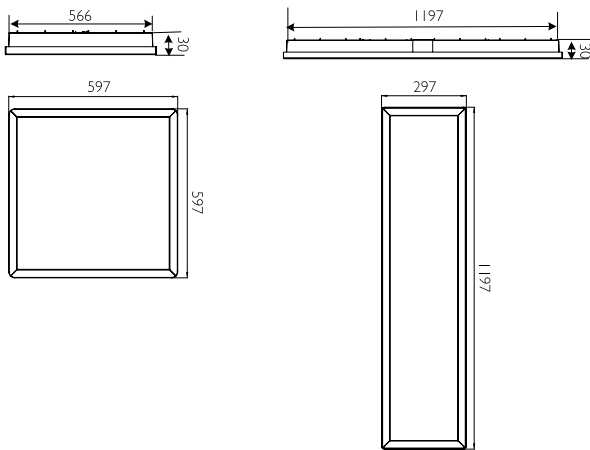

Product ID	L (mm)	W (mm)	H (mm)
RCI00C Rectangle ver.	1197	297	30
RCI00C Square ver.	597	597	30
SMI00C Rectangle ver.	1197	197	30
SMI00C Square ver.	597	597	30

Dimensions in mm (Nominal)

CORELINE LED

Family Name	Coreline
Model	RCI00C - Recessed ver. SMI00C - Surface-mounted ver.
Lumen/ Watt	2600lm/31W - 2x28 / 4x14W T5 replacement 3700lm/40W - 3x28 / 2x35WT5 replacement
Lamp Colour	4000K
Colour Rendering Index (CRI)	80
Flex and Plug	No
Lifetime L70*	50,000 Hours
Unified Glare Ratio	19 - square ver 22 - rectangle ver
LOR	1.00
Louvre/Optics	Light guide with diffuser
Driver	Integrated driver
Dimmable	Compatible with DALI controllers

Installation	Recessed: Individual; lay in exposed ceiling grids Surface mounted
Classification/IP rating	IP20
IK Rating	n/a
Weight (kg)	3.0
Colour/Materials	Housing: Steel Light cover: Polycarbonate Driver box: Steel
Application	General lighting, Office, Corridors, Retail
Accessories	NA
Suspension Height - min/max	NA
Maximum Run Length	NA